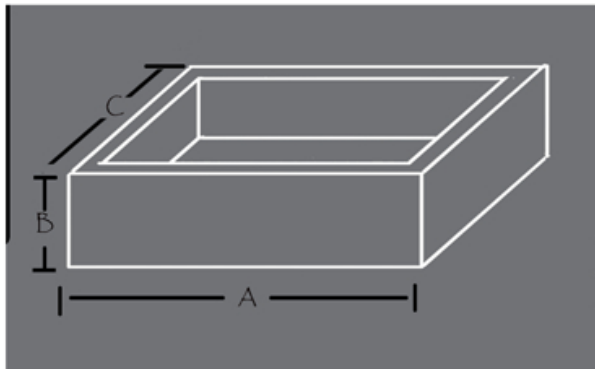

# FARMHOUSE SINK

- A. LENGTH 33"
- B. HEIGHT 10"
- C. WIDTH 21"

\*CENTER DRAIN ACCEPTS KITCHEN STAINER/DISPOSAL.

\*ABOVE SHOWN IN CHARCOAL